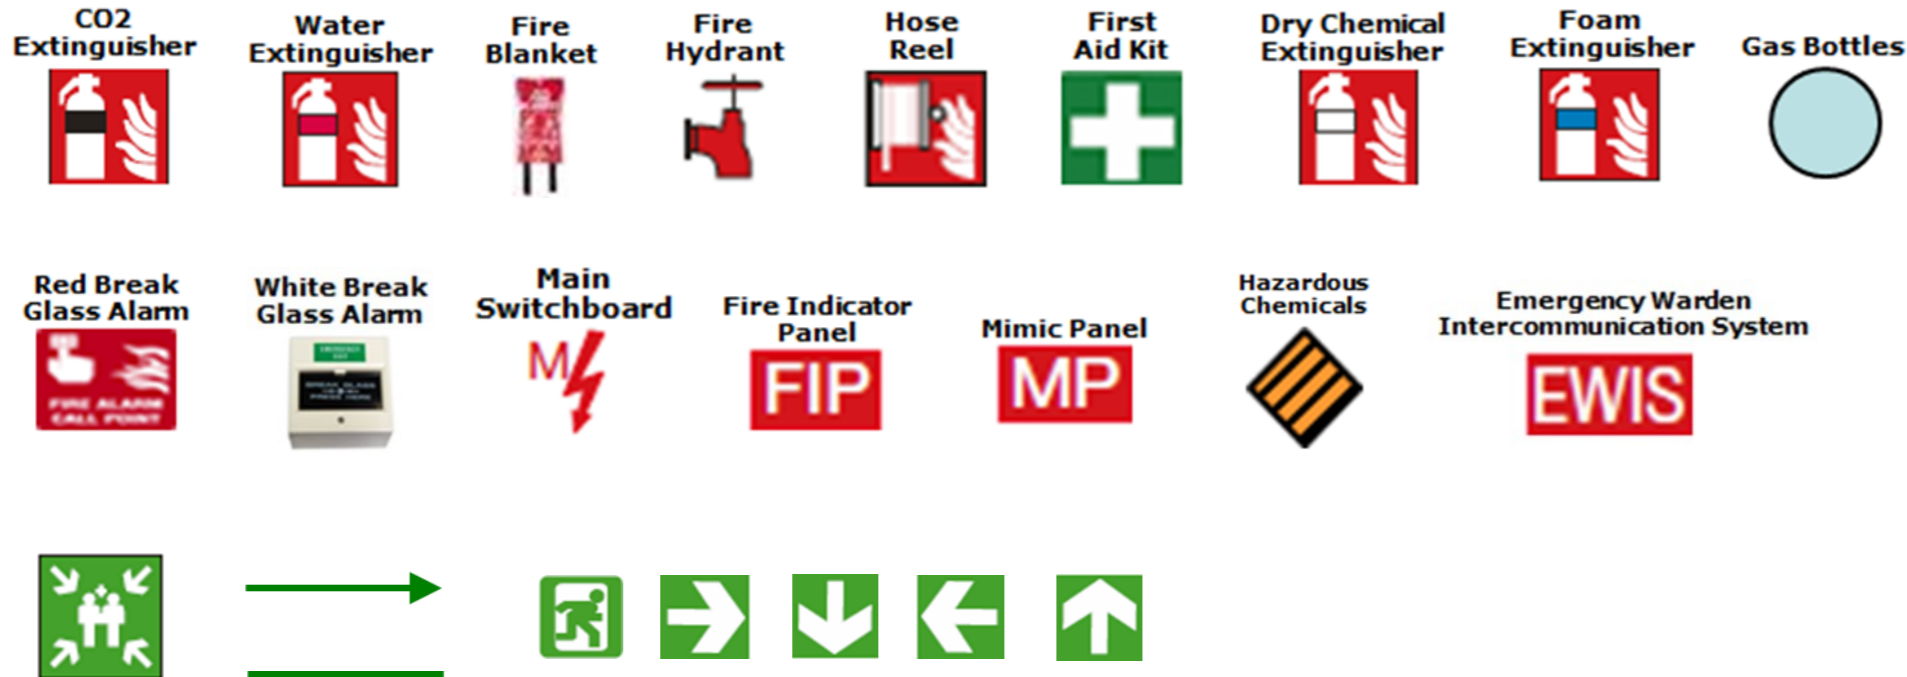

Contain the fire

- To the room or space of origin
- Close doors behind you

Extinguish or Evacuate

- Follow the Emergency Coordinator's instructions
- Go to the assembly area
- Only attempt to extinguish fire if it's safe

000 Dial 000 for all emergency services
EMERGENCY

EVACUATION DIAGRAM

Anglican Church

Diagram Symbols

Legend Symbols

In case of fire:

Remove people from danger

- Yourself
- Other staff and visitors