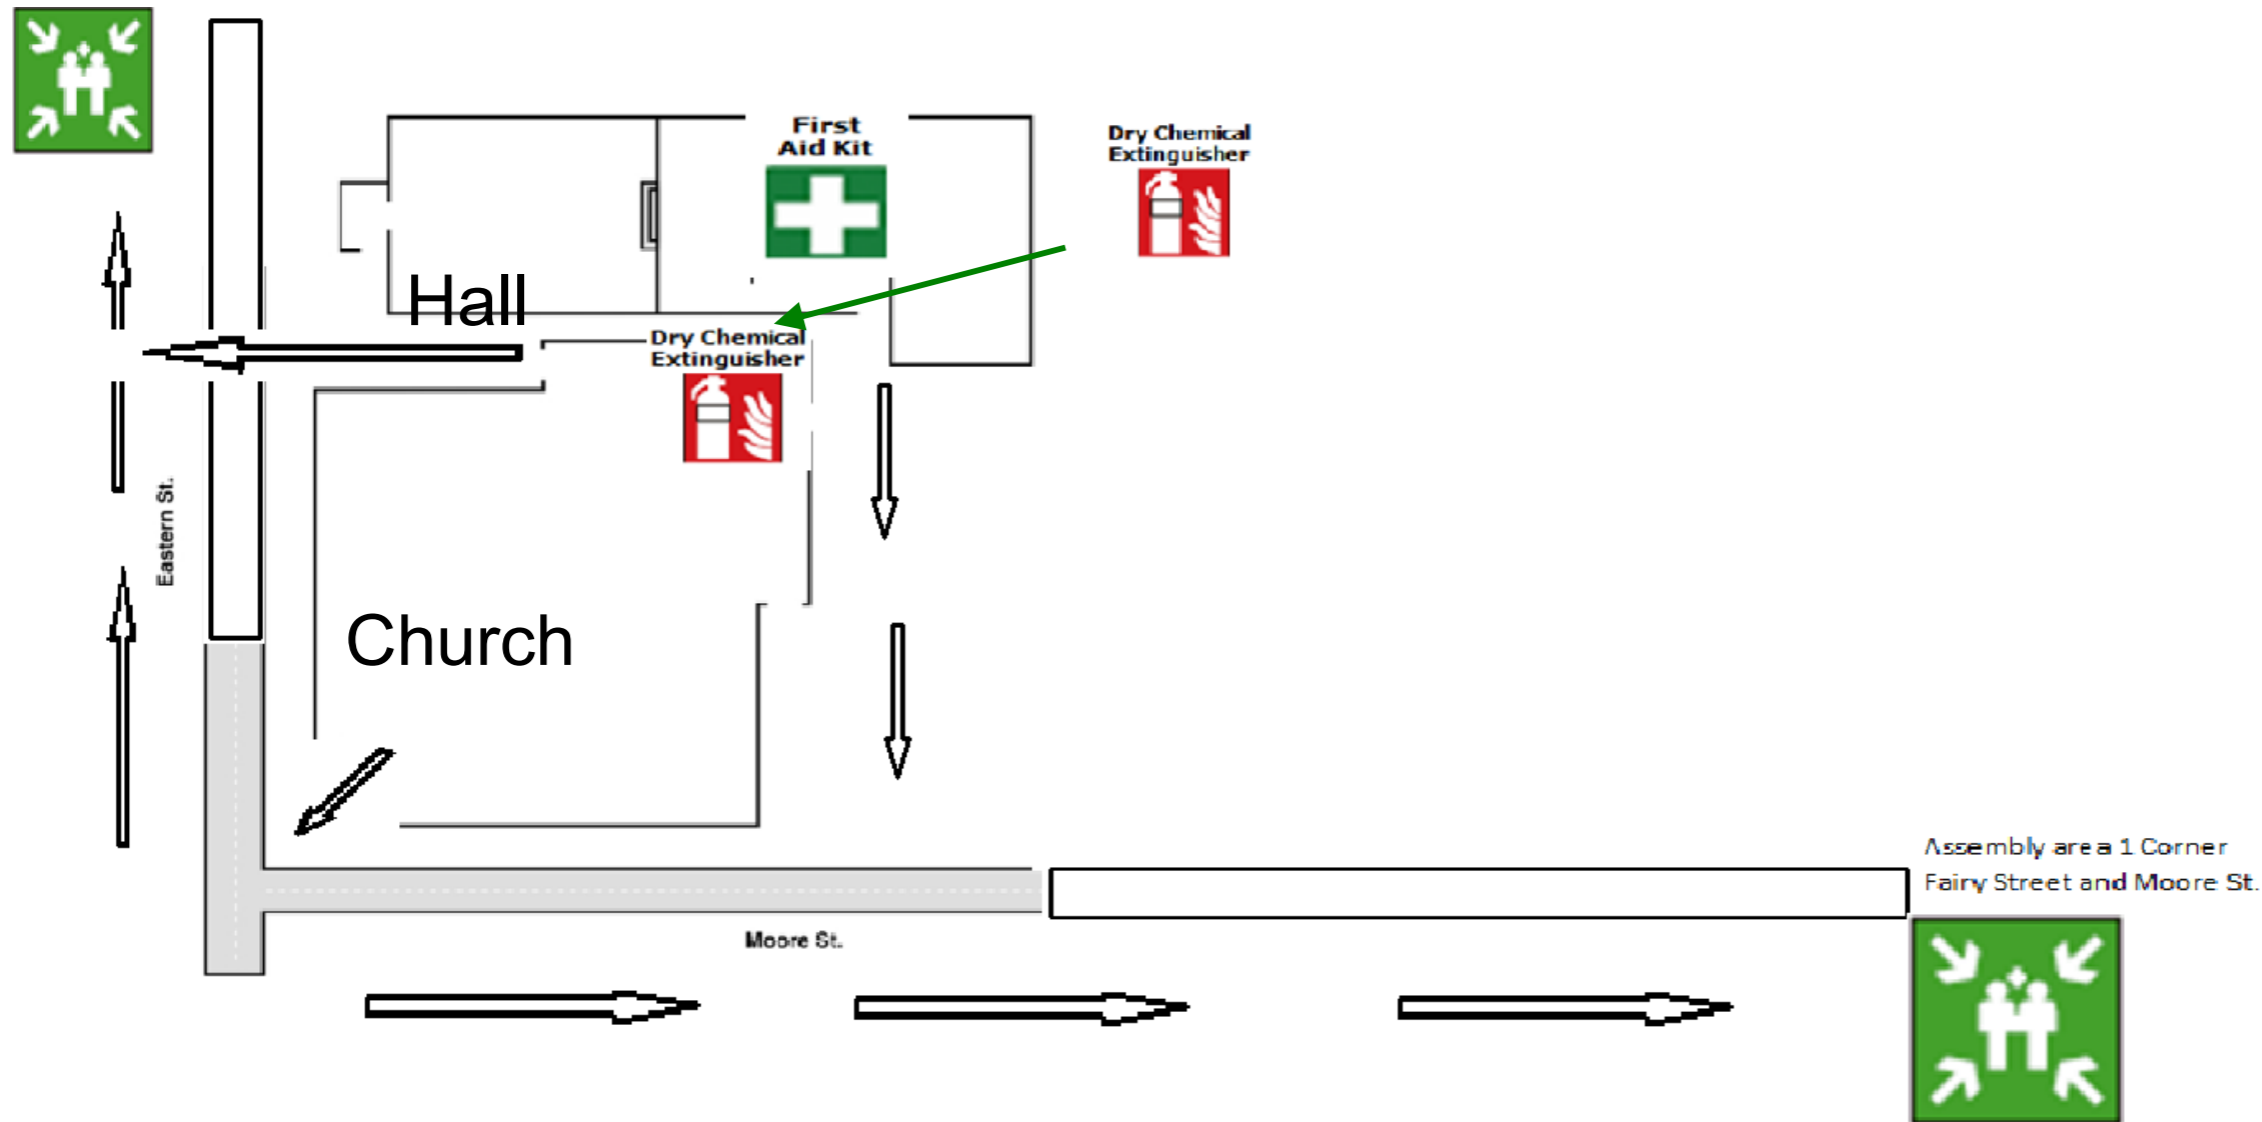

EVACUATION DIAGRAM

St John Anglican Church- Corner Moore and Eastern St Keiraville

In case of fire:

Remove people from danger

- Yourself
- Other staff and visitors

Raise the Alarm

- Notify your Emergency Coordinator
- Call 000

Contain the fire

- To the room or space of origin
- Close doors behind you

Extinguish or Evacuate

- Follow the Emergency Coordinator's instructions
- Go to the assembly area
- Only attempt to extinguish fire if it's safe

000 Dial 000 for all emergency services
EMERGENCY

EVACUATION DIAGRAM

Anglican Church

Diagram Symbols

Legend Symbols

In case of fire:

Remove people from danger

- Yourself
- Other staff and visitors